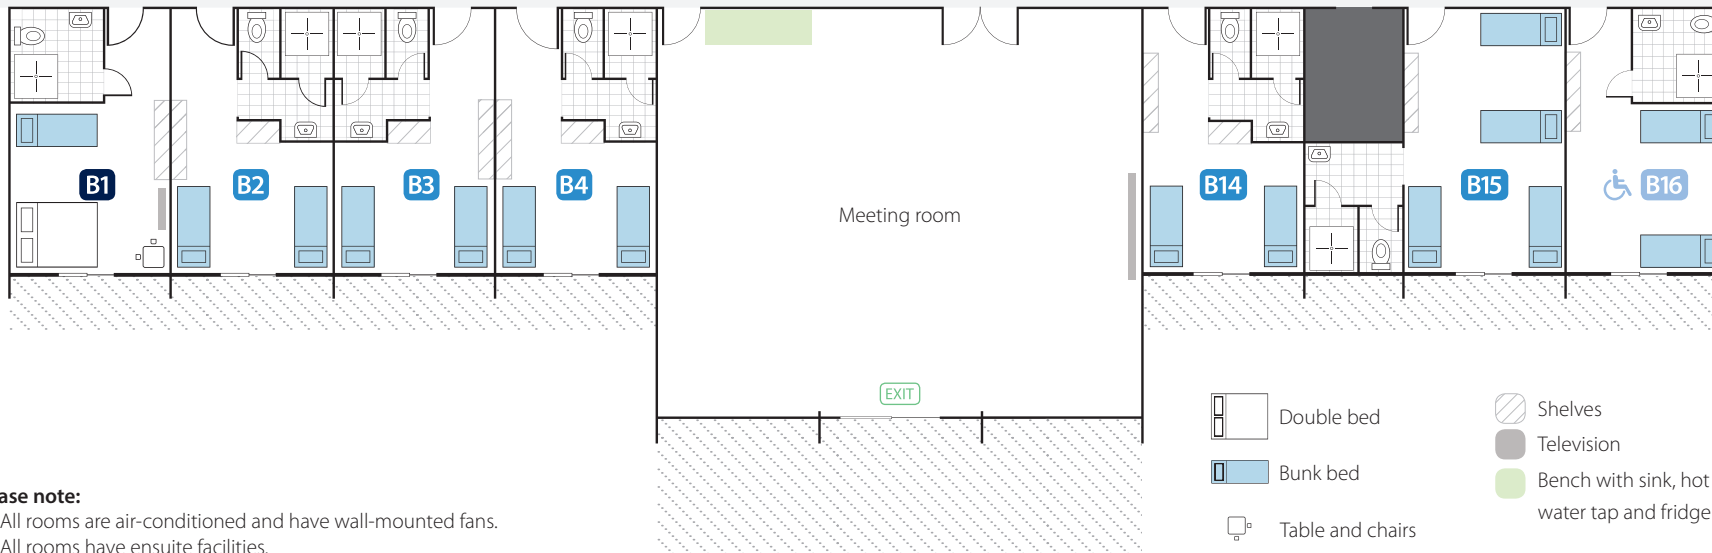

Room type	Capacity	Rooms
Regular 2 bunk beds	4	10
Large 4 bunk beds	8	2
Accessible 2 bunk beds	4	2
Leaders 1 double and 1 bunk bed	3	2
<b>Total capacity 70</b>		

EXIT

EXIT

Pathway to pool →

**Please note:**

- All rooms are air-conditioned and have wall-mounted fans.
- All rooms have ensuite facilities.