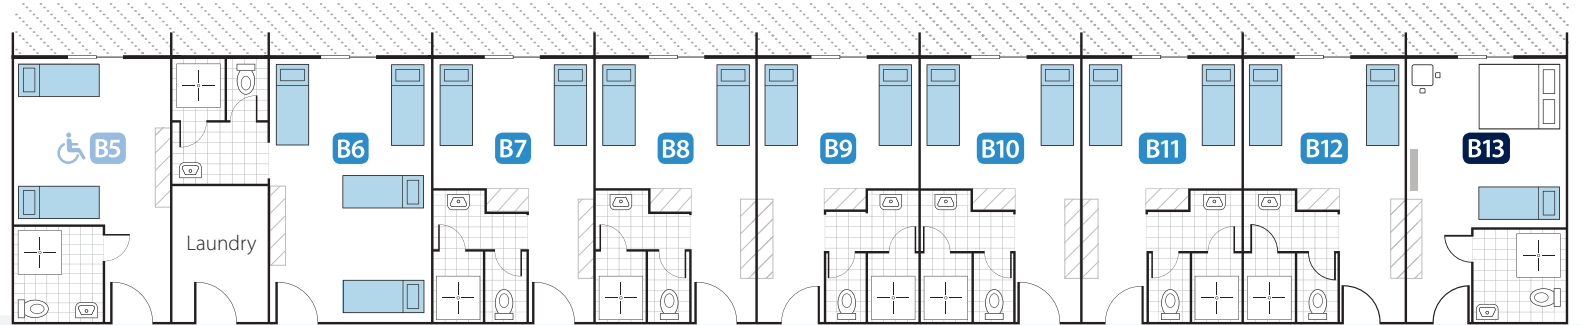

Room type	Capacity	Rooms
Regular 2 bunk beds	4	10
Large 4 bunk beds	8	2
Accessible 2 bunk beds	4	2
Leaders 1 double and 1 bunk bed	3	2
<b>Total capacity 70</b>		

EXIT

EXIT

Pathway to pool →

**Please note:**

- All rooms are air-conditioned and have wall-mounted fans.
- All rooms have ensuite facilities.