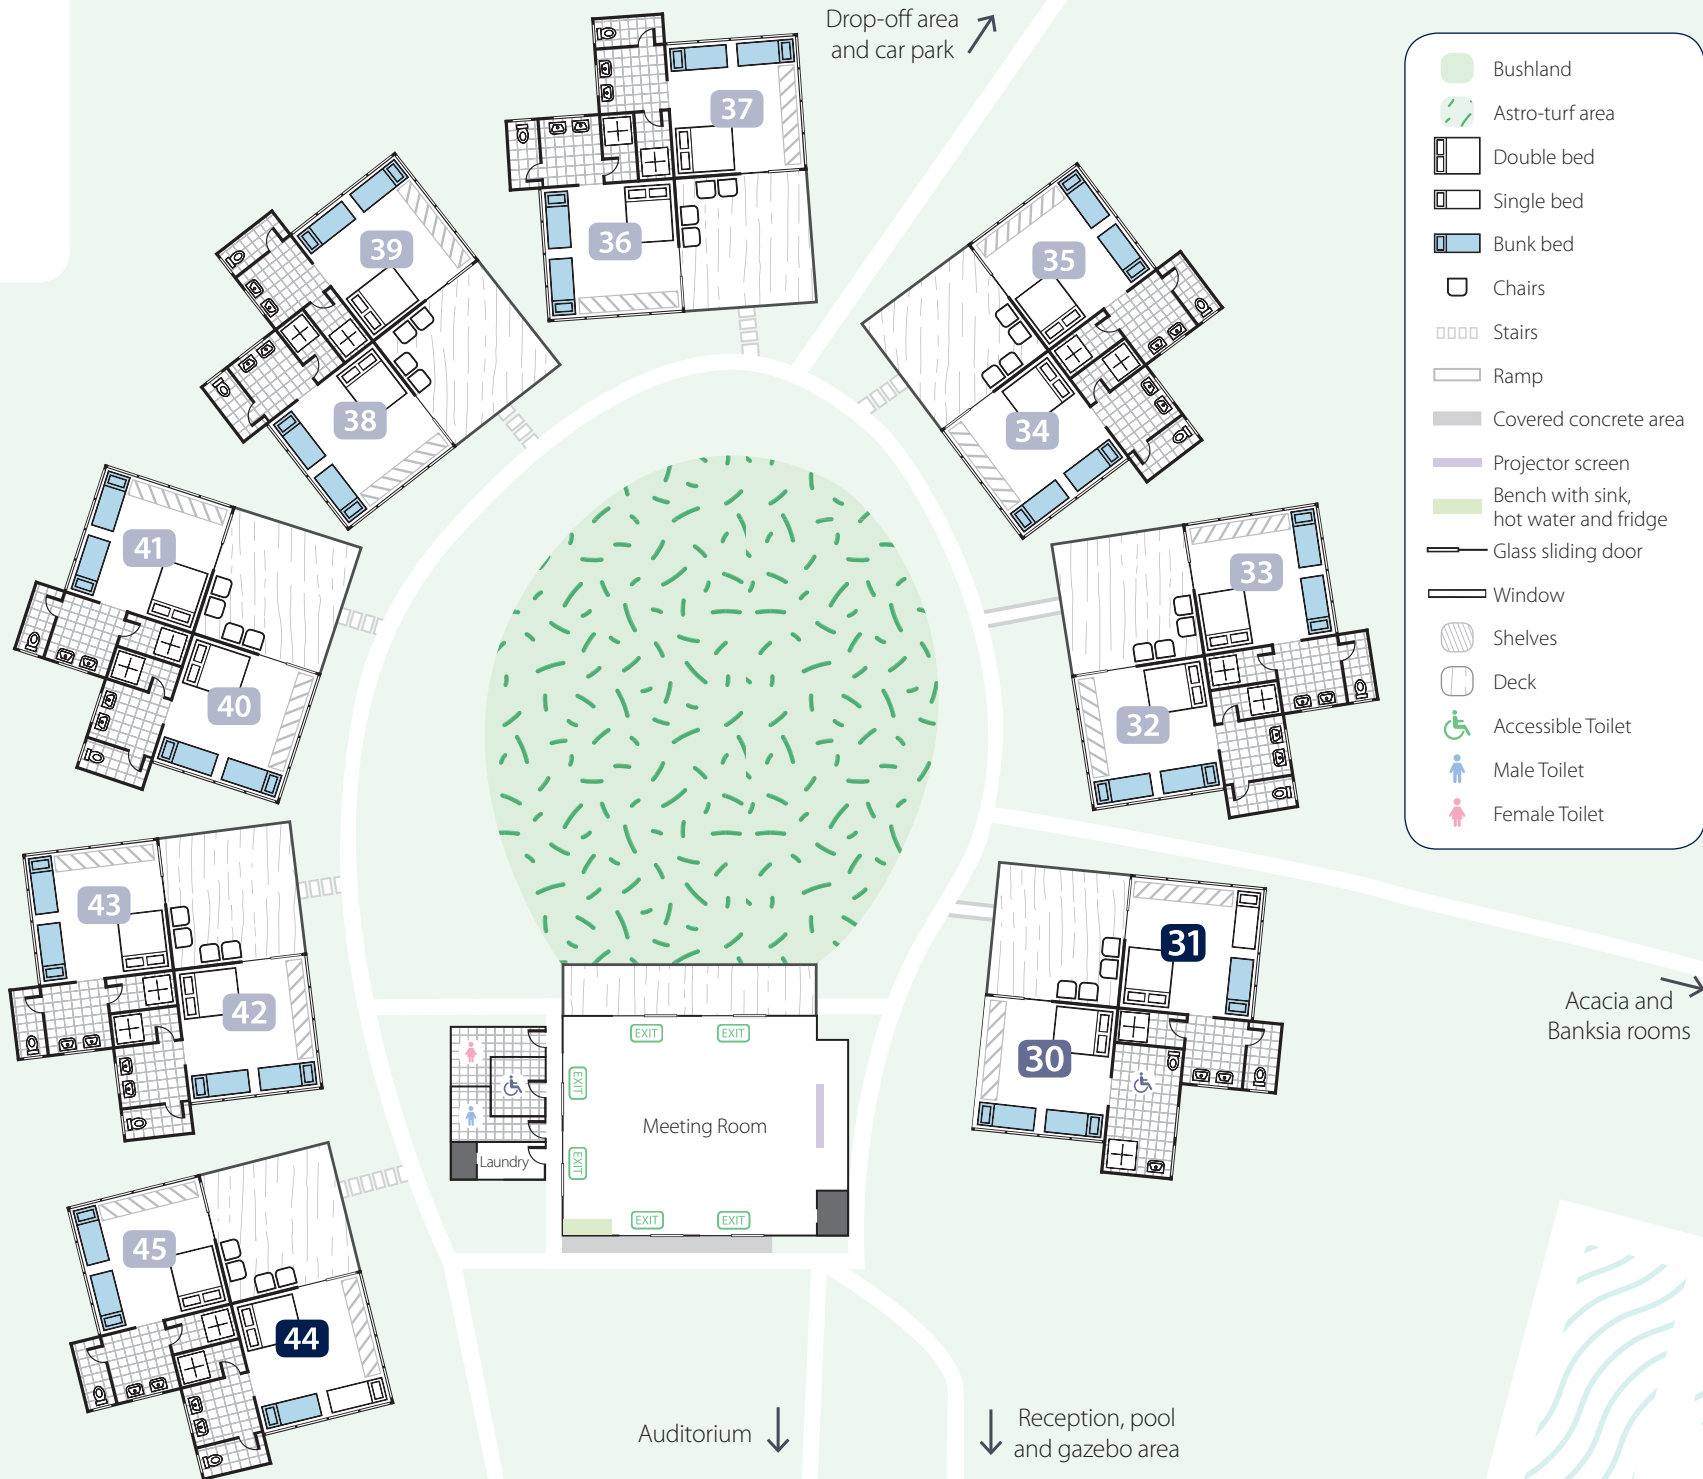

BUNGALOW SITE MAP

Room type	Capacity	Rooms
Regular 1 double and 2 bunk beds	5	13
Accessible 1 double and 2 bunk beds	5	1
Leaders 1 double, 1 bunk and 1 single bed	4	2
Total capacity	78	

- Bushland
- Astro-turf area
-  Double bed
-  Single bed
-  Bunk bed
-  Chairs
-  Stairs
-  Ramp
-  Covered concrete area
-  Projector screen
-  Bench with sink, hot water and fridge
-  Glass sliding door
-  Window
-  Shelves
-  Deck
-  Accessible Toilet
-  Male Toilet
-  Female Toilet