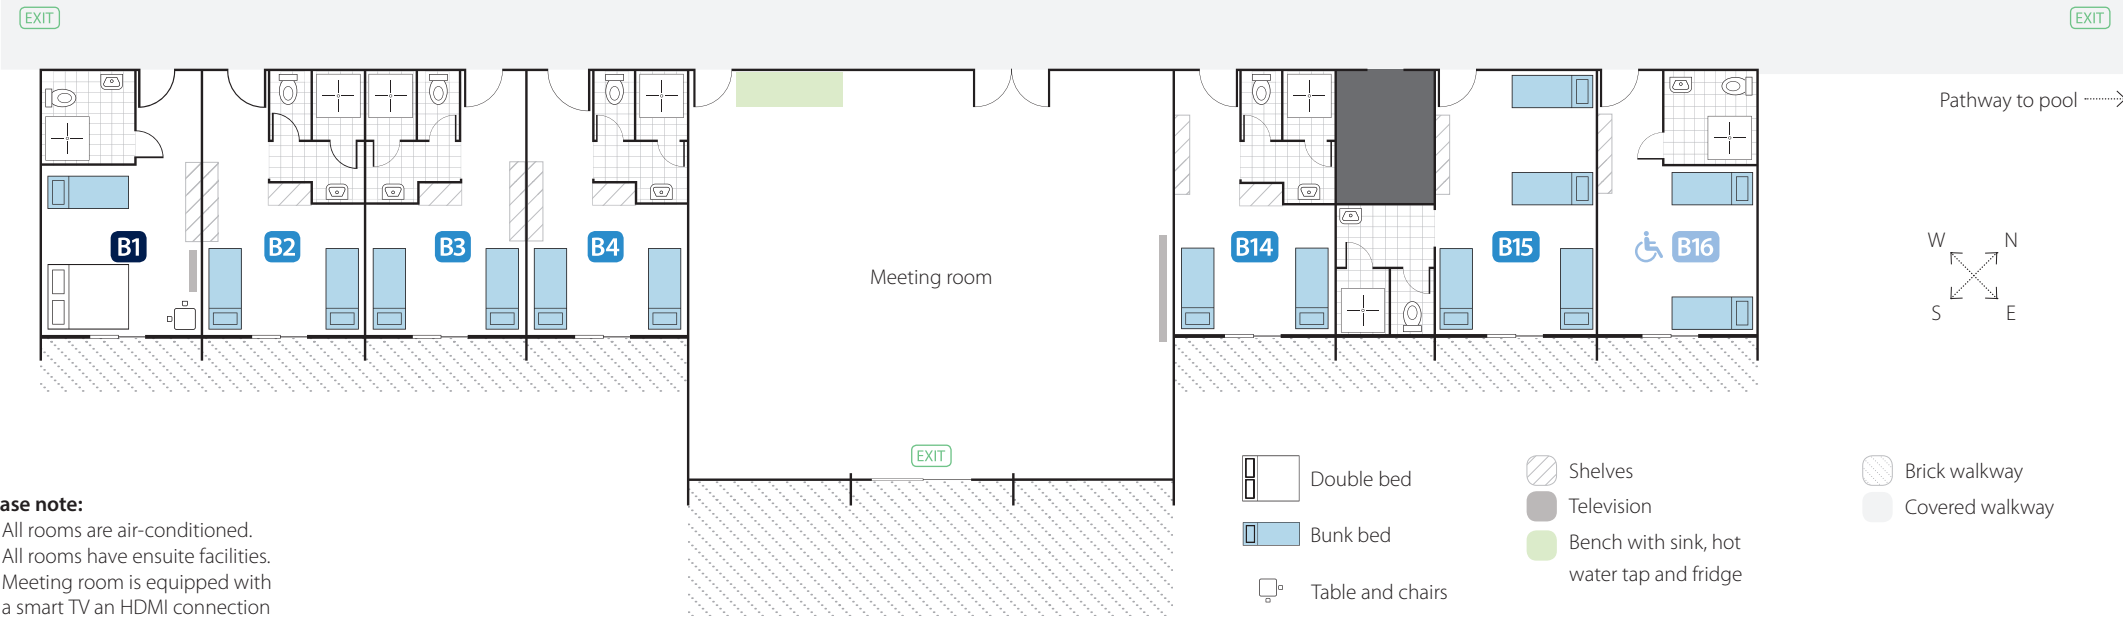

Room type	Beds	Capacity	Rooms
 Regular 2 bunk beds	4	4	10
 Large 4 bunk beds	8	8	2
 Accessible 2 bunk beds	4	4	2
 Leaders 1 double and 1 bunk bed	3	4	2
<b>Total capacity</b>	<b>70</b>	<b>72</b>	<b>16</b>

- Please note:**
- All rooms are air-conditioned.
  - All rooms have ensuite facilities.
  - Meeting room is equipped with a smart TV an HDMI connection

 Double bed	 Shelves	 Brick walkway
 Bunk bed	 Television	 Covered walkway
 Table and chairs	 Bench with sink, hot water tap and fridge	
 Glass sliding door		