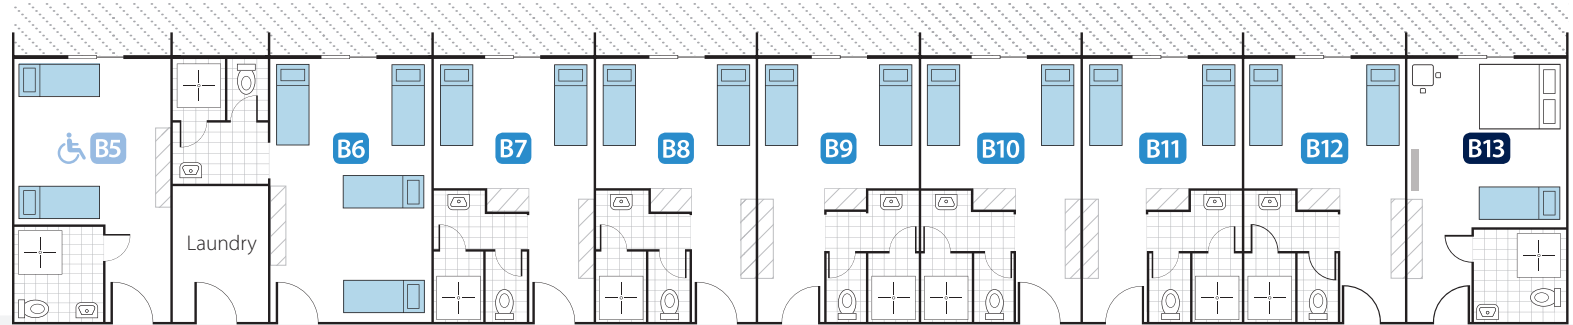

Room type	Beds	Capacity	Rooms
 Regular 2 bunk beds	4	4	10
 Large 4 bunk beds	8	8	2
 Accessible 2 bunk beds	4	4	2
 Leaders 1 double and 1 bunk bed	3	4	2
<b>Total capacity</b>	<b>70</b>	<b>72</b>	<b>16</b>

- Please note:**
- All rooms are air-conditioned.
  - All rooms have ensuite facilities.
  - Meeting room is equipped with a smart TV an HDMI connection

 Double bed	 Shelves	 Brick walkway
 Bunk bed	 Television	 Covered walkway
 Table and chairs	 Bench with sink, hot water tap and fridge	
 Glass sliding door		