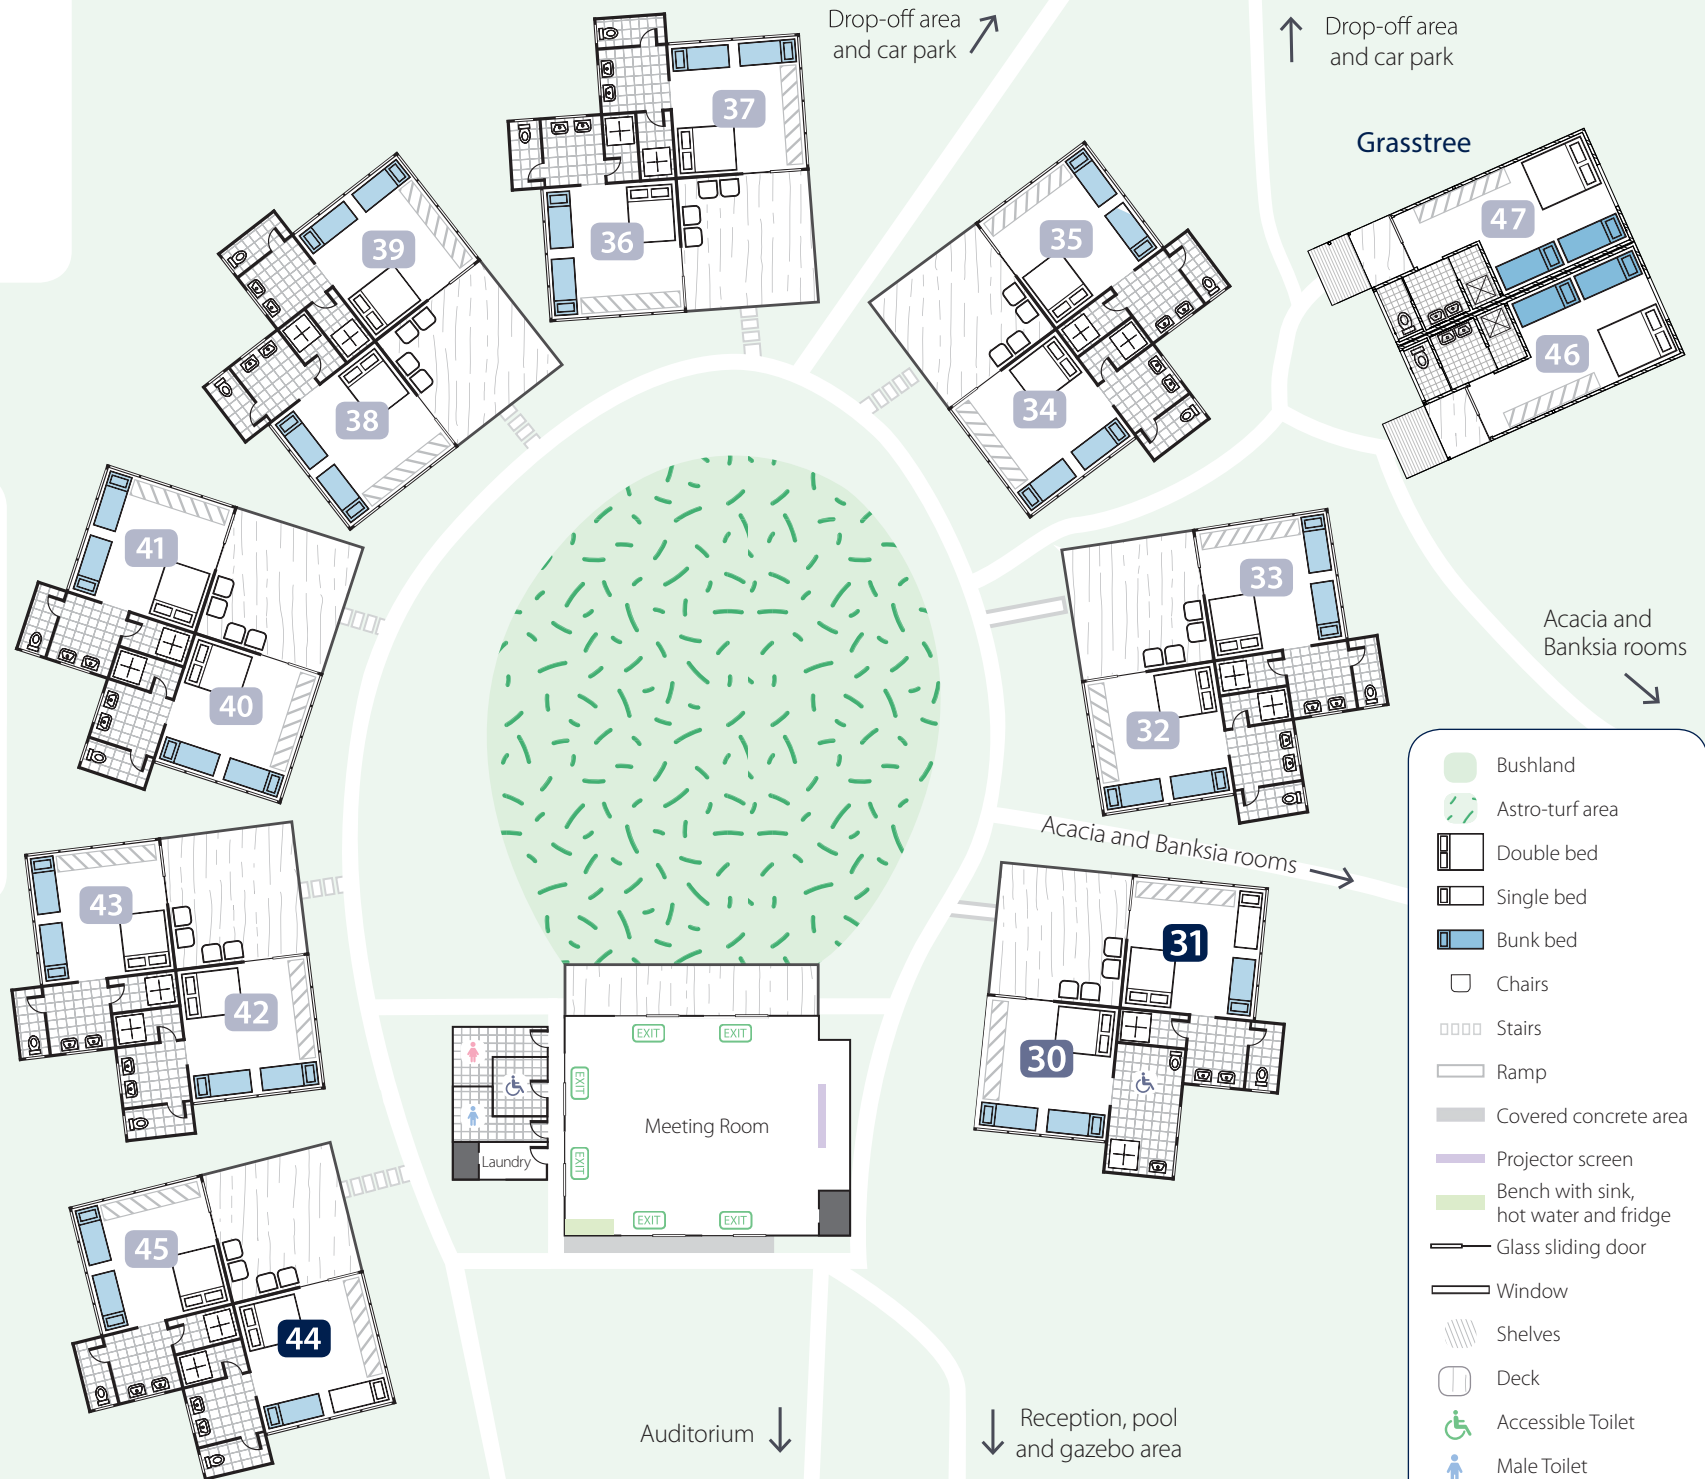

BUNGALOW SITE MAP

Room type	Beds	Capacity	Rooms
Regular 1 double and 2 bunk beds	5	6	13
Accessible 1 double and 2 bunk beds	5	6	1
Leaders 1 double, 1 bunk and 1 single bed	4	6	2
Total capacity	78	94	16

Grasstree Room type	Beds	Capacity	Rooms
Regular 1 double and 2 bunk beds	5	6	2
Total capacity	10	12	2

Please note:

- All rooms are equipped with air-conditioning

- Bushland
- ▨ Astro-turf area
- Double bed
- Single bed
- Bunk bed
- Chairs
- Stairs
- Ramp
- Covered concrete area
- Projector screen
- Bench with sink, hot water and fridge
- Glass sliding door
- Window
- Shelves
- Deck
- Accessible Toilet
- Male Toilet
- Female Toilet