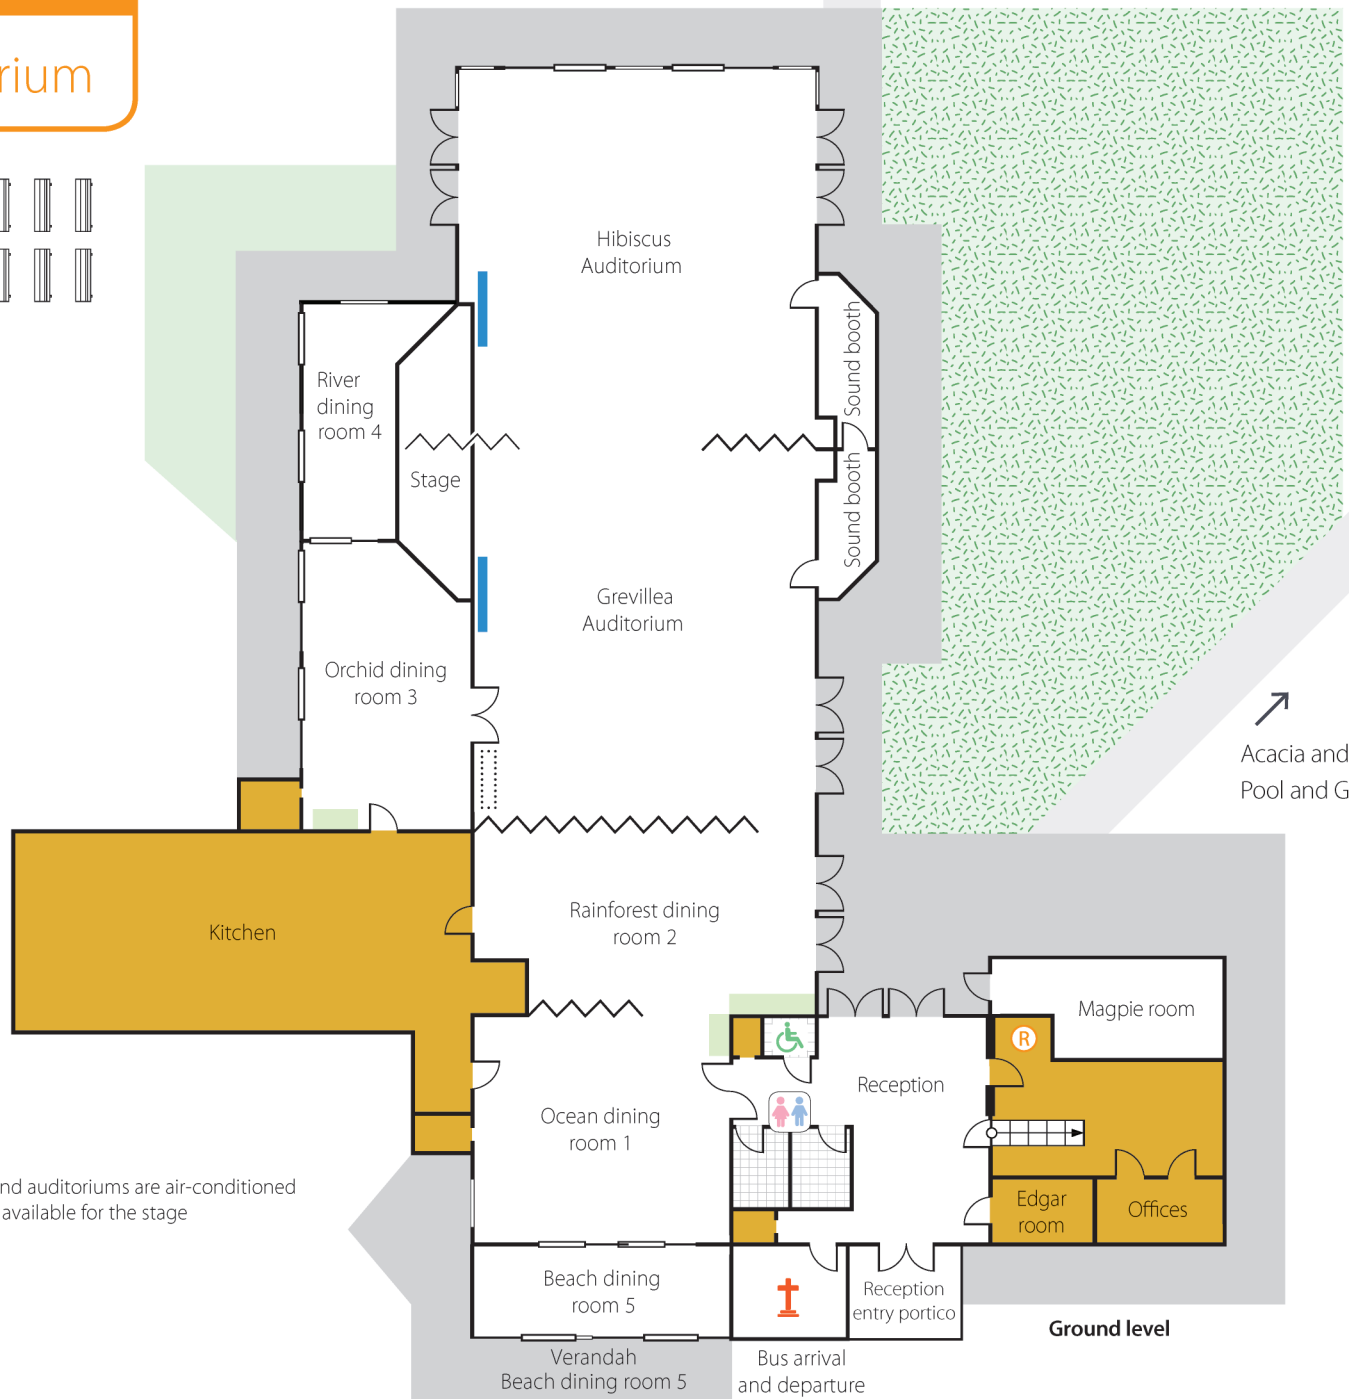

FLOOR PLAN

Auditorium

Bungalows ↑

	Projector screen		Astro-turf area
	Television		Grass area
	Bench with sink, hot water and fridge		Accessible toilets
	Glass sliding door		Male toilet
	Window		Female toilet
	Concertina doors		Indoor chapel
	Piano		Outdoor chapel
	Deck		Park bench
	Covered concrete area		Reception
	Restricted area		

Acacia and Banksia Pool and Gazebo area

13 Mari Street, Alexandra Headland QLD 4572 | PO Box 70

Please note:

- All dining rooms and auditoriums are air-conditioned
- Movable stairs are available for the stage

Upper level

Ground level