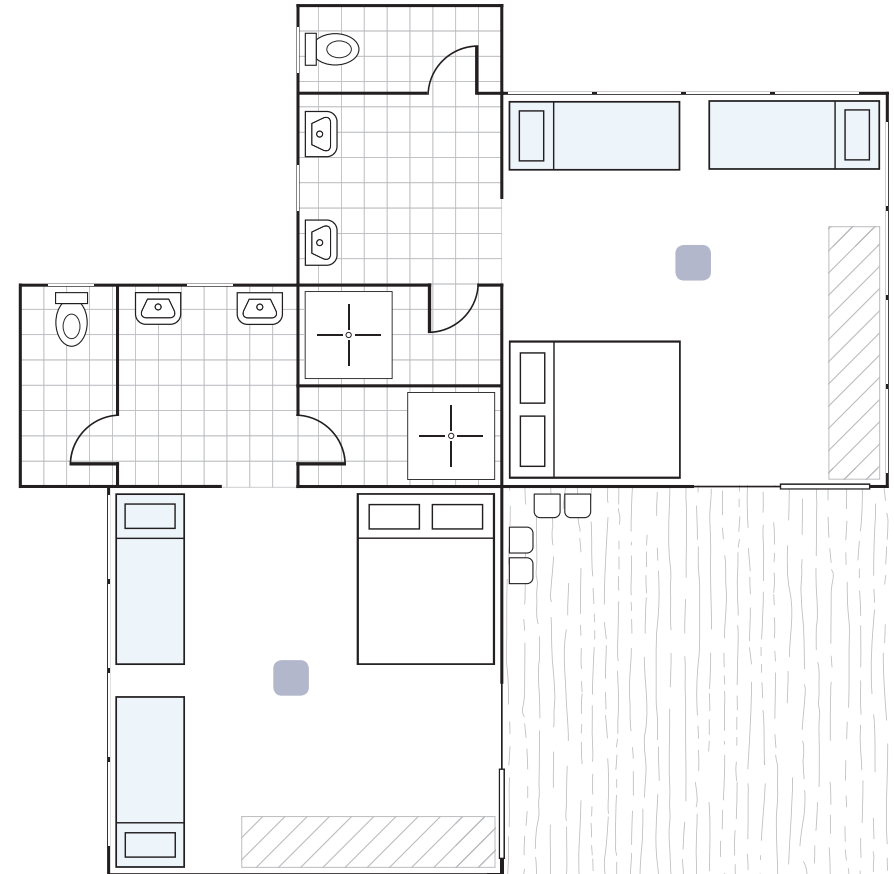

BUNGALOW SITE MAP

Room type	Beds	Capacity	Rooms
Regular 1 double and 2 bunk beds	5	6	13
Accessible 1 double and 2 bunk beds	5	6	1
Leaders 1 double, 1 bunk and 1 single bed	4	6	2
Total capacity	78	94	16

Grasstree Room type	Beds	Capacity	Rooms
Regular 1 double and 2 bunk beds	5	6	2
Total capacity	10	12	2

Please note:
• All rooms are equipped with air-conditioning

FLOOR PLAN

Bungalow

Alexandra Park
CONFERENCE CENTRE

Room type	Capacity	Rooms
Regular 1 double and 2 bunk beds		
Accessible 1 double and 2 bunk beds		
Leaders 1 double, 1 bunk and 1 single bed		
Total capacity 80		

	Double bed		Glass sliding door
	Single bed		Window
	Bunk bed		Shelves
	Chairs		Deck

FLOOR PLAN

Grasstree Bungalow

Room type	Capacity	Rooms
Regular 1 double and 2 bunk beds	6	2
Total capacity 80		

Please note:

- All rooms are equipped with air-conditioning, mini-refrigerator and ensuite.
- Accessible rooms have ramps instead of stairs.
- Accessible ensuites have handles and rails.