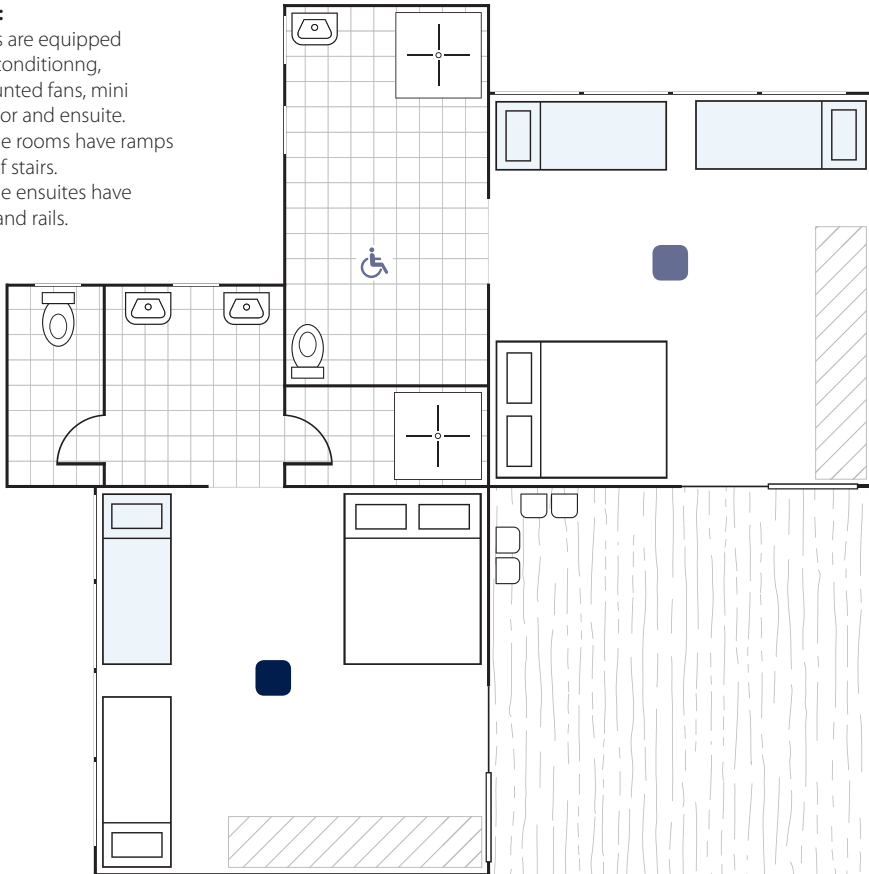

BUNGALOW SITE MAP

Room type	Beds	Capacity	Rooms
Regular 1 double and 2 bunk beds	5	6	13
Accessible 1 double and 2 bunk beds	5	6	1
Leaders 1 double, 1 bunk and 1 single bed	4	6	2
Total capacity	78	94	16

Grasstree Room type	Beds	Capacity	Rooms
Regular 1 double and 2 bunk beds	5	6	2
Total capacity	10	12	2

Please note:
• All rooms are equipped with air-conditioning

FLOOR PLAN

Bungalow

Alexandra Park
CONFERENCE CENTRE

Room type	Capacity	Rooms
Regular 1 double and 2 bunk beds		
Accessible 1 double and 2 bunk beds		
Leaders 1 double, 1 bunk and 1 single bed		
Total capacity 80		

	Double bed		Glass sliding door
	Single bed		Window
	Bunk bed		Shelves
	Chairs		Deck

FLOOR PLAN

Grasstree Bungalow

Room type	Capacity	Rooms
Regular 1 double and 2 bunk beds	6	2
Total capacity 80		

Please note:

- All rooms are equipped with air-conditioning, mini-refrigerator and ensuite.
- Accessible rooms have ramps instead of stairs.
- Accessible ensuites have handles and rails.