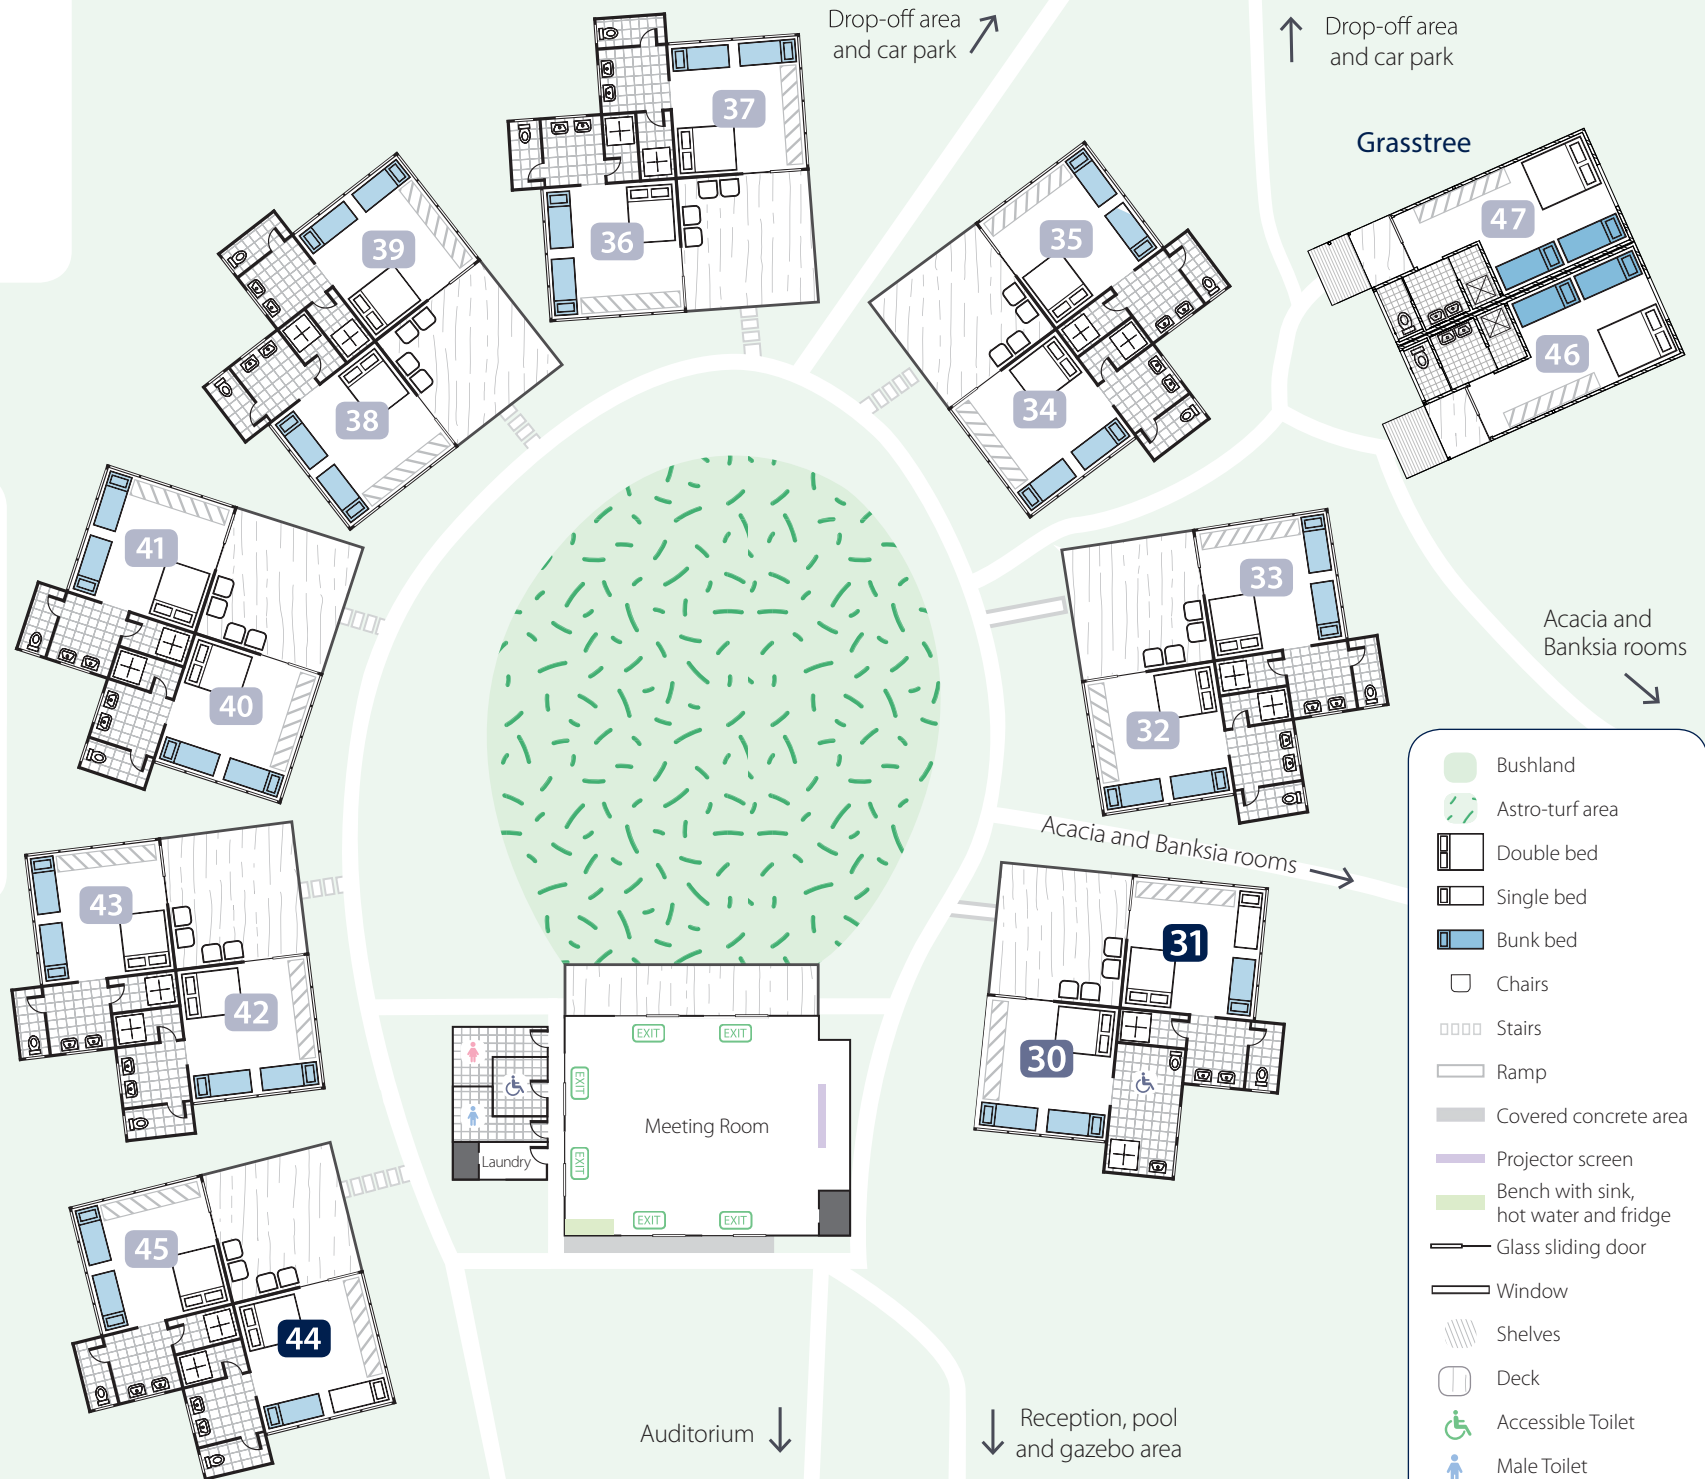

BUNGALOW SITE MAP

Room type	Beds	Capacity	Rooms
Regular 1 double and 2 bunk beds	5	6	13
Accessible 1 double and 2 bunk beds	5	6	1
Leaders 1 double, 1 bunk and 1 single bed	4	6	2
Total capacity	78	94	16

Grasstree Room type	Beds	Capacity	Rooms
Regular 1 double and 2 bunk beds	5	6	2
Total capacity	10	12	2

Please note:
• All rooms are equipped with air-conditioning

FLOOR PLAN

Bungalow

Alexandra Park
CONFERENCE CENTRE

Room type	Capacity	Rooms
Regular 1 double and 2 bunk beds		
Accessible 1 double and 2 bunk beds		
Leaders 1 double, 1 bunk and 1 single bed		
Total capacity 80		

	Double bed		Glass sliding door
	Single bed		Window
	Bunk bed		Shelves
	Chairs		Deck