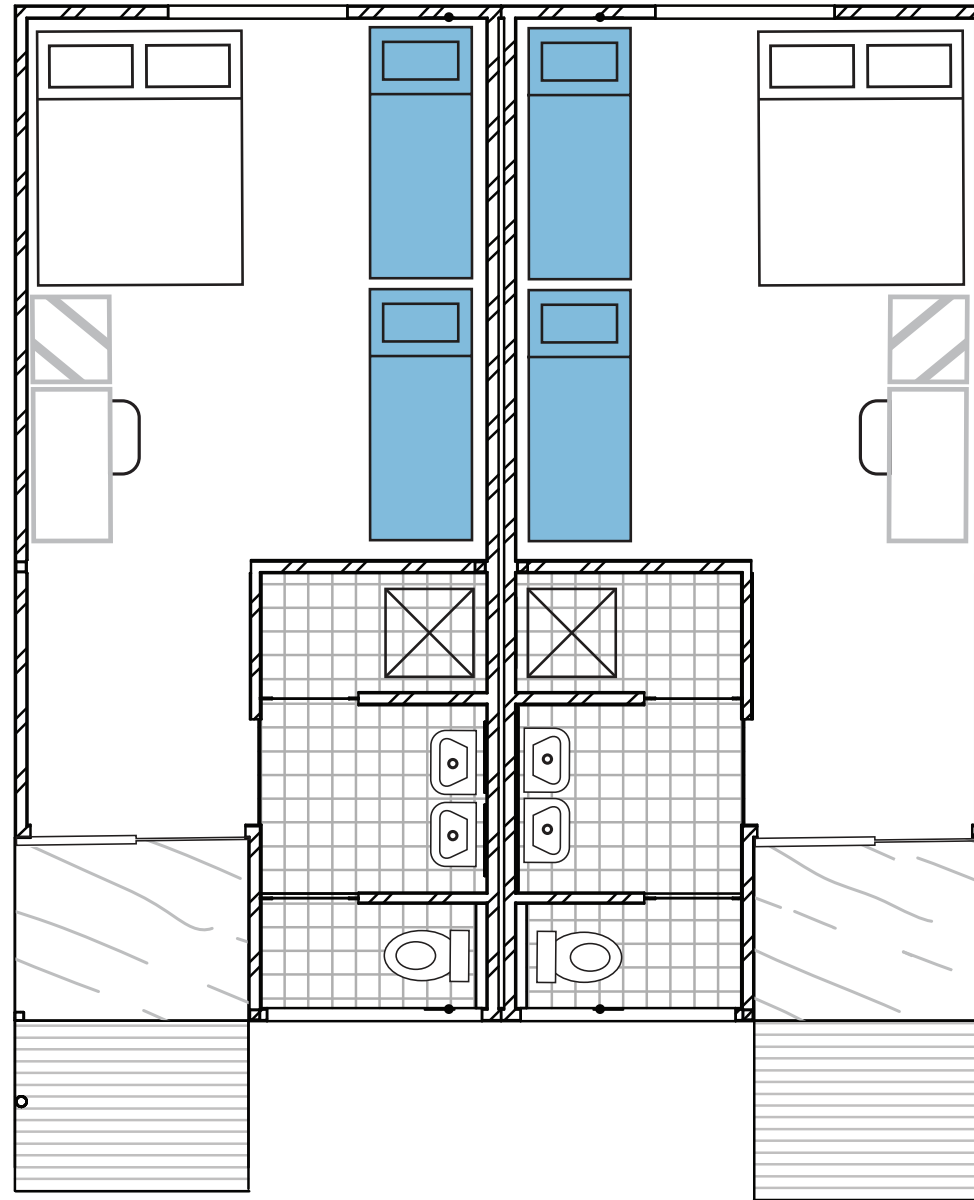

Room type	Capacity	Rooms
Regular 1 double and 2 bunk beds		
Accessible 1 double and 2 bunk beds		
Leaders 1 double, 1 bunk and 1 single bed		
Total capacity 80		

	Double bed		Glass sliding door
	Single bed		Window
	Bunk bed		Shelves
	Chairs		Deck

Please note:

- All rooms are equipped with air-conditioning, wall-mounted fans, mini refrigerator and ensuite.
- Accessible rooms have ramps instead of stairs.
- Accessible ensuites have handles and rails.

FLOOR PLAN

Grasstree Bungalow

Room type	Capacity	Rooms
Regular 1 double and 2 bunk beds	6	2
Total capacity 80		

Please note:

- All rooms are equipped with air-conditioning, mini-refrigerator and ensuite.
- Accessible rooms have ramps instead of stairs.
- Accessible ensuites have handles and rails.

- Double bed
- Bunk bed
- Table
- Chairs
- Glass sliding door
- Window
- Shelves
- Deck